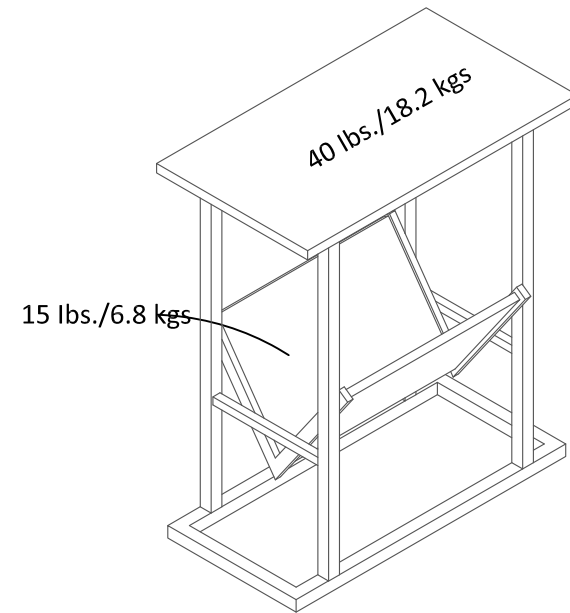

# End Table 6563XXCOM

Wood Breakdown:  
PB:50%  
Total Storage: 0.55 cubic feet

Overall Product Size:  
19.68"W x 11"D x 23.5"H  
50.0cm W x 28.0cm D x 59.7cm H

Maximum Weight Capacities  
Unit Weight: 11.4 lbs (5.2 kg)