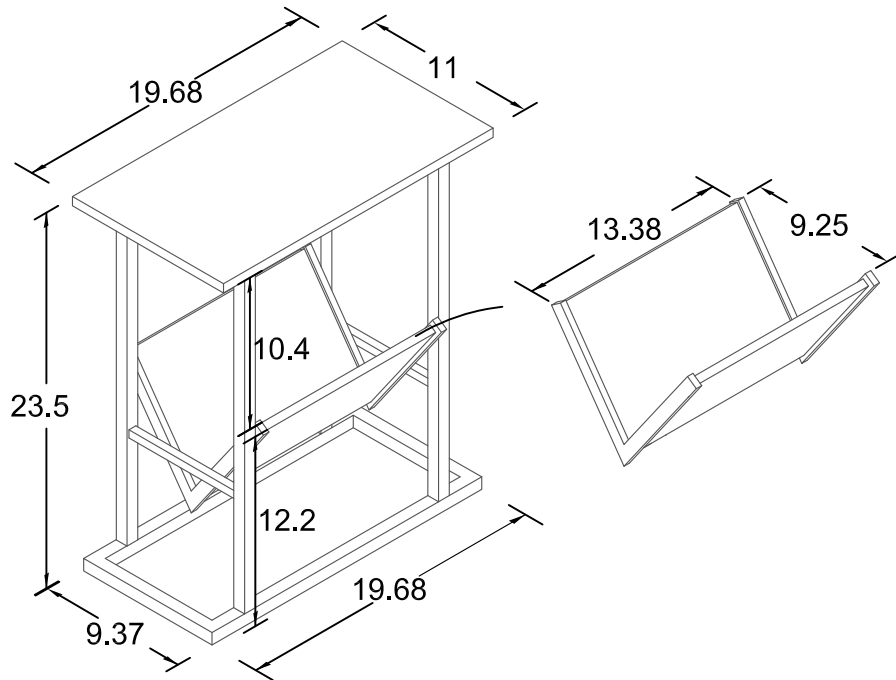

# End Table 6563XXCOM

Wood Breakdown:  
PB:50%  
Total Storage: 0.55 cubic feet

Overall Product Size:  
19.68"W x 11"D x 23.5"H  
50.0cm W x 28.0cm D x 59.7cm H

Maximum Weight Capacities  
Unit Weight: 11.4 lbs (5.2 kg)